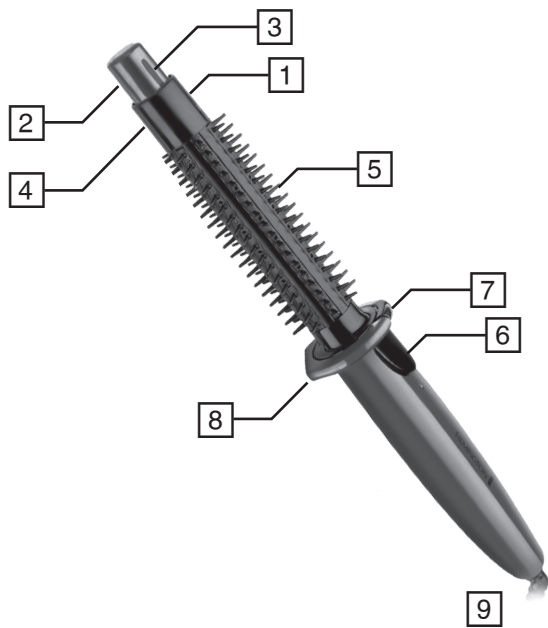

## Flexibrush Steam

**CB4N**

 [www.remington.co.uk](http://www.remington.co.uk)

**Register online for an EXTRA year guarantee**

Visit [uk.remington-europe.com/product-registration](http://uk.remington-europe.com/product-registration) You must register within 28 days of purchase.